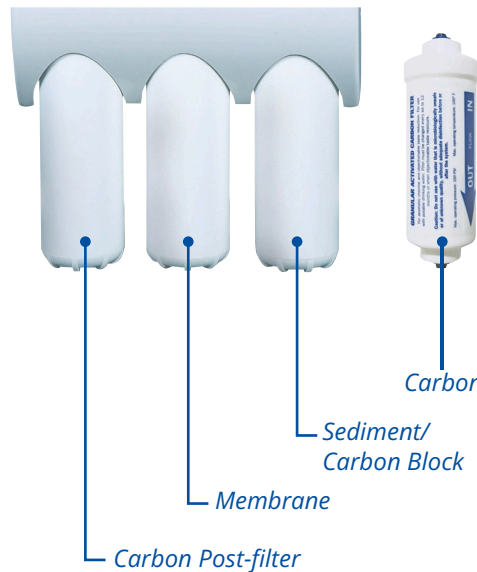

*The Eclipse™ WRO-35 R.O. Drinking Water System is tested and certified by NSF International against NSF/ANSI Standard 58 for the reduction of:

- lead
- arsenic (pentavalent)
- copper
- nitrates
- nitrites
- cyst (cryptosporidium)
- chromium (hexavalent)
- chromium (trivalent)
- selenium
- cadmium
- fluoride
- TDS
- radium 226/228
- barium

Your local water treatment professional:

* See the Performance Data Sheet for specific percentages of contaminant reduction.